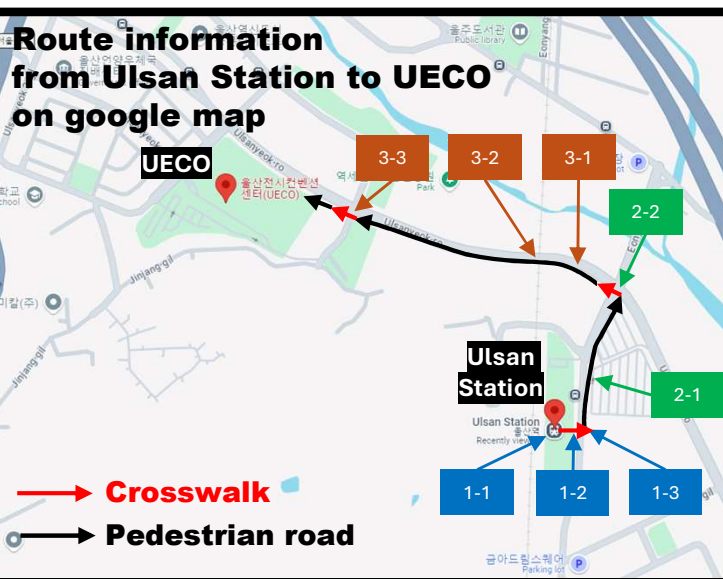

## Route information from Ulsan Station to UECO

1 After getting off the KTX or SRT at Ulsan Station

## Route information from Ulsan Station to UECO on google map

2 After crossing the crosswalk in front of Exit 2

3

After crossing the crosswalk at the intersection